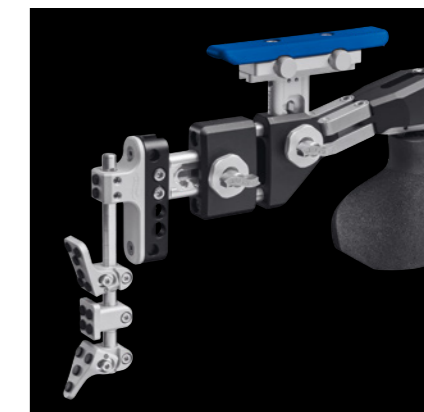

A REVOLUTIONARY TRIGGER EXPERIENCE

WALTHER BTe

The Walther Biometric Trigger Electronic (BTe) is a ground-breaking innovation that integrates an electronic trigger into the grip, offering unmatched ergonomics and customisation. Shooters can now enjoy infinite adjustments in grip and trigger length, cast, and angle, ensuring a seamless connection between trigger and shooter. With right and left handed grip options available in S, M, and L sizes, the Walther BTe takes personalisation and accuracy to an entirely new level.

WALTHER BTe

- Electronic trigger integrated into grip
- Perfected grip ergonomics
- Grip and trigger infinitely adjustable in length, cast and angle
- Right and left handed grip options in S, M and L sizes

SYSTEMATIC EXCELLENCE

WALTHER SRS

The Walther Stability & Response System (SRS) brings unrivalled stability to the Walther LG500 itec air rifle, resulting in optimal shooter response and reduced vibration. Thanks to the adaptive inline impulse equaliser and vibration-minimised loading mechanics, shooters experience the delicate feedback required to optimise accuracy. Time and time again. For unmatched consistency and precision. The pneumatically driven absorber further enhances the rifle's performance, delivering the ultimate shooting experience, with every shot fired.

The Walther Balancing System is a true game-changer, offering precise control over the overall weight, balance and weight distribution of the rifle. With 90g balancing elements in the forend and buttstock, shooters can fine-tune their preferred settings for optimal comfort and stability. The split buttstock allows independent adjustments to the length-of-pull and cheekpiece position, while the innovative aerospace-grade aluminum buttplate offers infinite adjustments for the most intuitive shooting experience.