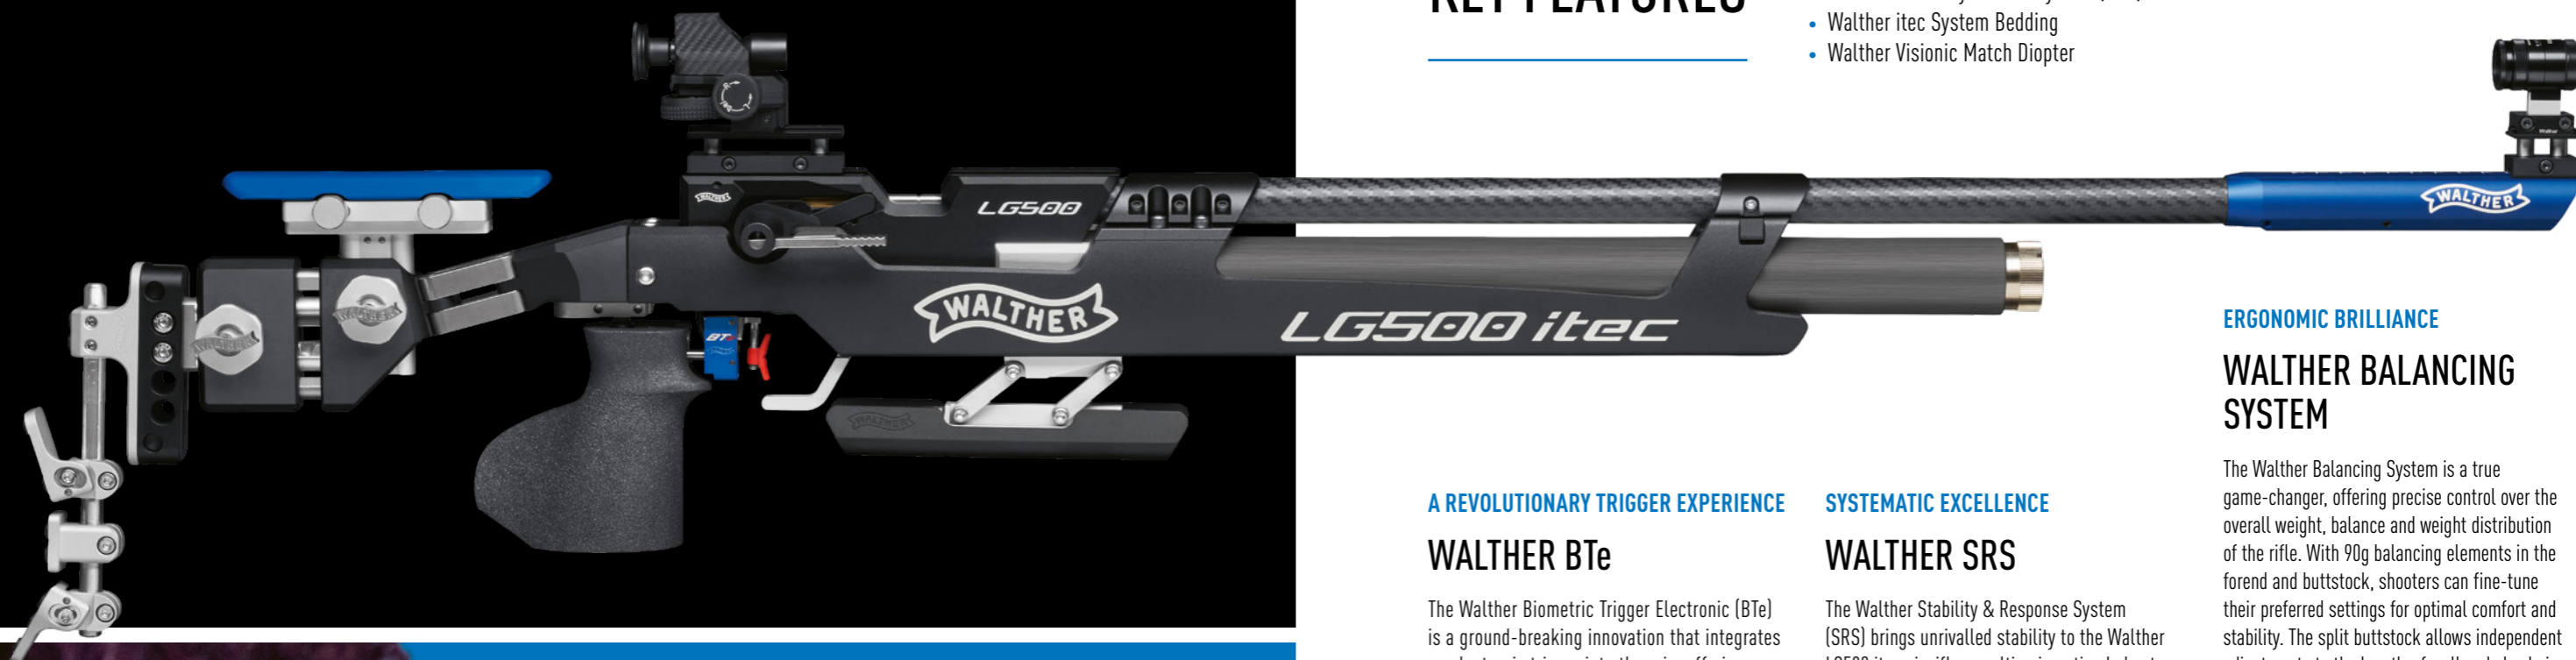

WALTHER

LG500 itec

TARGETED PERFECTION

WALTHER

LG500 itec

TARGETED PERFECTION

BIOMETRIC TRIGGER ELECTRONIC

STABILITY AND RESPONSE-SYSTEM

WALTHER BALANCING SYSTEM

ACCURACY CONTROL SYSTEM

ITEC SYSTEM BEDDING

WALTHER VISIONIC MATCH DIOPTR

Walther targeted perfection with the LG500 itec developing a revolutionary electronic trigger experience, systematic balance with feedback optimisation, enhanced itec bedding technology, and a ground-breaking micro-precise Visionic Match Diopter. These progressive new features make the LG500 itec platform repeatably accurate.

LG500 itec

TARGETED PERFECTION

The Walther LG500 itec is set to propel athletes to unmatched accuracy, new world records and gold medals. The revolutionary trigger, optimised ergonomics, systematic balance, ultimate customisation and micro-precise Visionic Match Diopter bring about a paradigm shift in competitive shooting. Whether a seasoned competitor or an aspiring champion, the Walther LG500 itec promises a shooting experience that will lead you straight to the podium.

A REVOLUTIONARY TRIGGER EXPERIENCE

WALTHER BTe

The Walther Biometric Trigger Electronic (BTe) is a ground-breaking innovation that integrates an electronic trigger into the grip, offering unmatched ergonomics and customisation. Shooters can now enjoy infinite adjustments in grip and trigger length, cast, and angle, ensuring a seamless connection between trigger and shooter. With right and left handed grip options available in S, M, and L sizes, the Walther BTe takes personalisation and accuracy to an entirely new level.